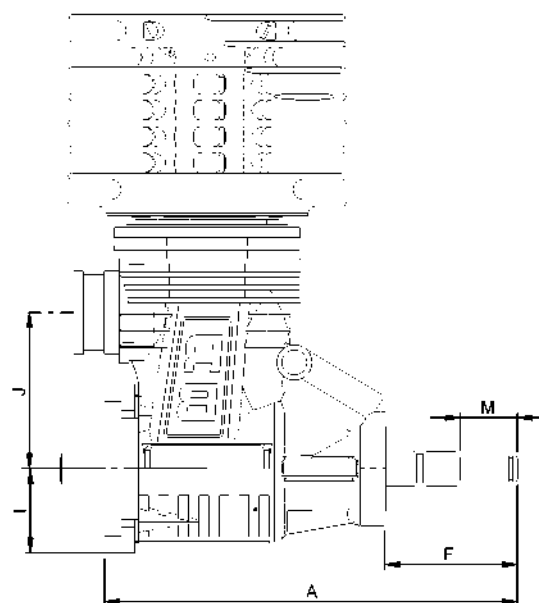

## 01901-323300 Carburator TM323

RB Products constantly improves its products, therefore changes can be made without prior notice.  
RB Products cannot be held responsible for any kind of damage or injury during building, storage, use or abuse of any of its products.

## Part # 01901-323000

TM323 Maxx & Revo for electric starter/pour démarreur électrique

Contents	Cylindrée	3.78 cc
Bore	Alésage	17.00 mm
Stroke	Course	16.64 mm
Porting intake	Transferts	5
Porting exhaust	Echappement	1
Crankshaft	Vilebrequin	TRX 14.20 mm
Carburetor	Carburateur	8 mm
Weight	Poids	305 Gr.
Launcher	Démarreur	EZ Start(not included)
Compatible Glowplug	Bougies compatibles	#01055-TRX
*supplied with the engine.	*livrée avec le moteur	

### DIMENSION (mm)

A : 82mm	G : 30mm
B : 91mm	H : 44.5mm
C : 37mm	I : 16.5mm
D : 13.4mm	J : 31mm
E : 3.2mm	K : 55mm
F : 26.5mm	L : 55mm
	M : 11.3mm

Crankshaft pin : Diamètre du maneton : 4,99mm

Original head shims, usable until 25% nitro

#### Main-needle:

**5** turns from closed.