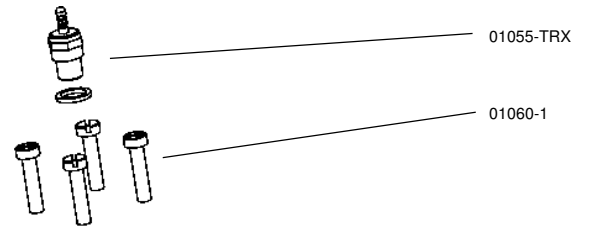

TM323

01901-323300 Carburator TM323

RB Products constantly improves its products, therefore changes can be made without prior notice.
RB Products cannot be held responsible for any kind of damage or injury during building, storage, use or abuse of any of its products.

RB Products fait évoluer constamment sa production. De ce fait, des modifications pourront être effectuées sans notifications.
RB Products ne pourra être tenu responsable de quelques dommages ou blessures que ce soit durant la construction, le stockage, l'usage ou l'abus d'aucun de ses produits.