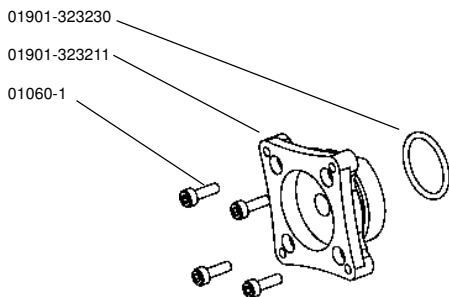

## 01901-323300 Carburator TM323

RB Products constantly improves its products, therefore changes can be made without prior notice.  
RB Products cannot be held responsible for any kind of damage or injury during building, storage, use or abuse of any of its products.

## Part # 01901-323000

TM323 Maxx & Revo for electric starter/pour démarreur électrique

Contents	Cylindrée	3.78 cc
Bore	Alésage	17.00 mm
Stroke	Course	16.64 mm
Porting intake	Transferts	5
Porting exhaust	Echappement	1
Crankshaft	Vilebrequin	TRX 14.20 mm
Carburetor	Carburateur	8 mm
Weight	Poids	305 Gr.
Launcher	Démarreur	EZ Start(not included)
Compatible Glowplug	Bougies compatibles	#01055-TRX
*supplied with the engine.	*livrée avec le moteur	

### DIMENSION (mm)

A : 82mm	G : 30mm
B : 91mm	H : 44.5mm
C : 37mm	I : 16.5mm
D : 13.4mm	J : 31mm
E : 3.2mm	K : 55mm
F : 26.5mm	L : 55mm
	M : 11.3mm

Crankshaft pin : Diamètre du maneton : 4,99mm

Original head shims, usable until 25% nitro

#### Main-needle:

**5** turns from closed.