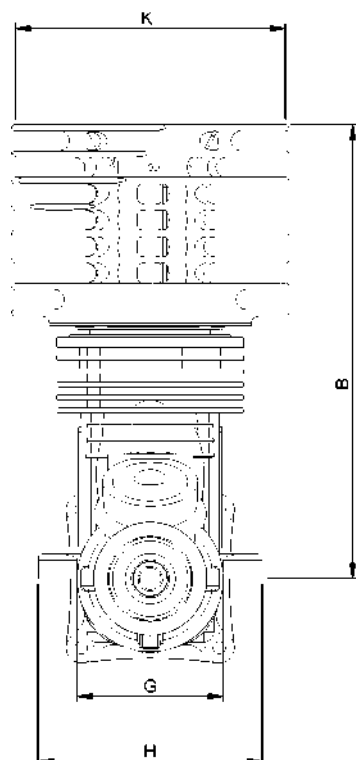

## 01901-323300 Carburator TM323

RB Products constantly improves its products, therefore changes can be made without prior notice.  
RB Products cannot be held responsible for any kind of damage or injury during building, storage, use or abuse of any of its products.

## Part # 01901-323000

TM323 Maxx & Revo for electric starter/pour démarreur électrique

Contents	Cylindrée	3.78 cc
Bore	Alésage	17.00 mm
Stroke	Course	16.64 mm
Porting intake	Transferts	5
Porting exhaust	Echappement	1
Crankshaft	Vilebrequin	TRX 14.20 mm
Carburetor	Carburateur	8 mm
Weight	Poids	305 Gr.
Launcher	Démarreur	EZ Start(not included)
Compatible Glowplug	Bougies compatibles	#01055-TRX
*supplied with the engine.	*livrée avec le moteur	

### DIMENSION (mm)

A : 82mm	G : 30mm
B : 91mm	H : 44.5mm
C : 37mm	I : 16.5mm
D : 13.4mm	J : 31mm
E : 3.2mm	K : 55mm
F : 26.5mm	L : 55mm
	M : 11.3mm

Crankshaft pin : Diamètre du maneton : 4,99mm

Original head shims, usable until 25% nitro

#### Main-needle:

**5** turns from closed.